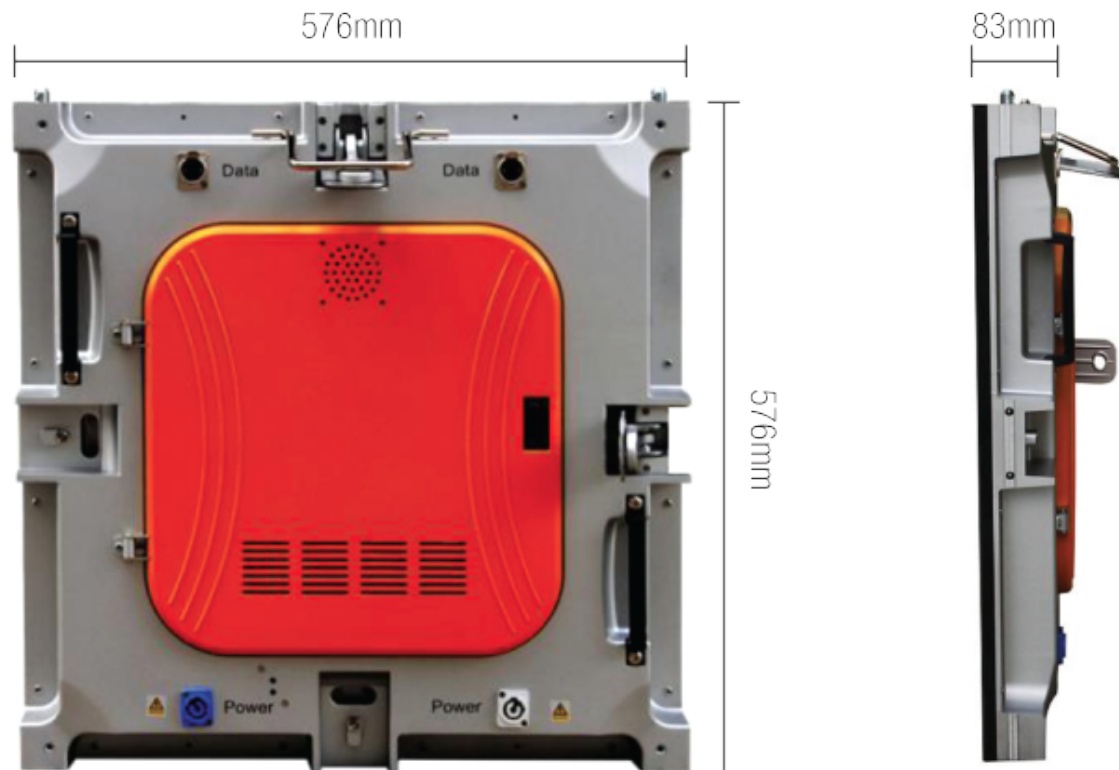

Introduction of Light Series Display

HIGH DEFINITION LED

VISIO014

Ultra Slim and Lightweight

NEW VIDEO GENERATION

- ◆ Thickness: only 83mm
Saving installation and package space.
- ◆ Only 9KGS/cabinet
Saving shipping and installation costs.
- ◆ Die-Casting aluminum ensures its cabinet frame's hardness and precision.

VISIO014

SPECIFICATION

| | |
|--------------------------------|--|
| Model Number | LS4 |
| Pixel Pitch | 4mm SMD 2121 Black LED |
| Density/m2 | 62.500 pixel |
| Panel Resolution | 144x144 pixel |
| Power Cosuption | Avg: 450w/m2 Max: 2.000w/m2 |
| Driving Mode | 1/12 |
| Panel Dimension (WxHxD) | 576x576x83mm (22,7"x22,7"x3,3") |
| Panel Weight | 9KG (19.8lbs) |
| Refresh Rate | ≥2.000Hz |
| Brightness | ≥2.000cd/m2 |
| Viewing Angle | 140°/140° |
| Lifespan | 100.000 Hours at 50% Brightness |
| Operating Temperature | -40~ +60°C |
| IP Rating | IP 43 |
| Certifications | CE- RoHS - ETL |
| Greyscale | 16bit 65.536 level |